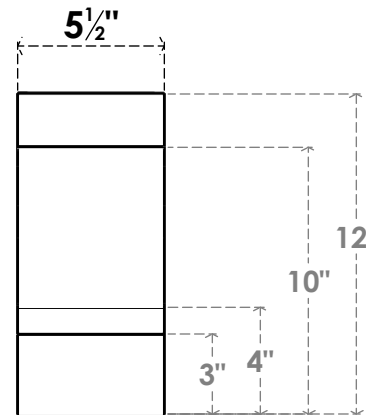

ITEM NUMBER: BRCPC055X08000X12000BOA

5 1/2"W X 8"D X 12"H BALBOA ARCHITECTURAL GRADE PVC CLOSED KNEE BRACE

SIDE PROFILE

FRONT PROFILE

ISOMETRIC

EKENA MILLWORK
2300 WEST MAIN ST.
CLARKSVILLE, TX 75426
TOLL FREE: 866-607-0453
WWW.EKENAMILLWORK.COM