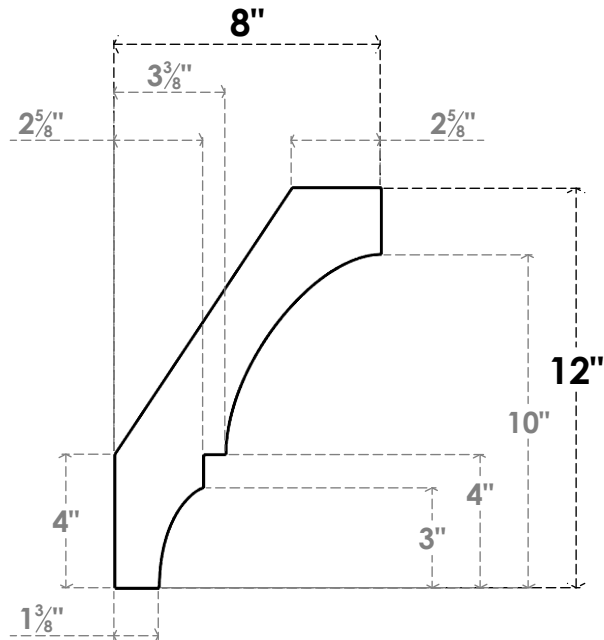

ITEM NUMBER: BRCPC055X08000X12000BOA

5 1/2"W X 8"D X 12"H BALBOA ARCHITECTURAL GRADE PVC CLOSED KNEE BRACE

SIDE PROFILE

FRONT PROFILE

ISOMETRIC

EKENA MILLWORK
2300 WEST MAIN ST.
CLARKSVILLE, TX 75426
TOLL FREE: 866-607-0453
WWW.EKENAMILLWORK.COM